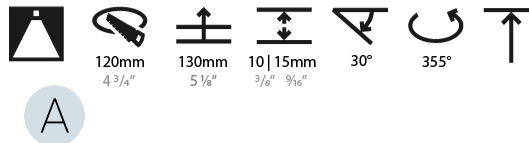

GENERAL

Series: Mechaniq Round
Brand: Prolicht
Division: Architectural
Mounting Type: Recessed
Mounting Location: Ceiling
Subcategory: Downlight

PHYSICAL

Shape: Round
Diameter (mm): 130
Diameter (in): 5 1/8
Height (mm): 108
Height (in): 4 1/4
Ceiling Thickness (mm): 10 / 12.5 / 15
Ceiling Thickness (in): 3/8 or 1/2 or 9/16
Min. Recessing Depth (mm): 130
Min. Recessing Depth (in): 5 1/8
Light Distribution: Adjustable / Downlight
Weight (kg): 0.707
Weight (lbs): 1.56
Fixture Finish: SSR / BKV / CWI / CRY / HAB / UFT / ITA / RUA / FTG / MYG / LOD / PUS / FRO / FUP / KIA / POP / BLS / SPG / MEY / GOH / GUM / CHC / COM / ABZ / JAG / OBR / MOS / ROR
Fixture Material: Aluminum Die Cast
Cut-out Measurements: 120mm / 4 3/4"

ELECTRICAL

Lamp Type: LED (Zhaga Standard)
Total Output Wattage (W): 12 / 15
Dimming: Tri-Mode (Non-Dimming and Phase Dimming (120Vac only) and 0-10V Dimming)
Driver Included: No
Driver Location: Recessed Housing
Driver Type: Constant Current - Universal
Housing: See components
Input Voltage (V): 120 - 277
Constant Current (MA): 350

LED

Number of LEDs: 1
Color Temperature (°K): 2700 / 3000 / 3500 / 4000
Max. Delivered Lumen (lm): 830 / 930 / 1010 / 1030
CRI: >90 CRI
Lamp Life (hrs): 50000

OPTICAL

Reflector°: 8
Adjustability: Rotational 355°, Tilt 30°

RATINGS AND CERTIFICATIONS

Certified By: Certified for North American Standards
IP rating: IP20