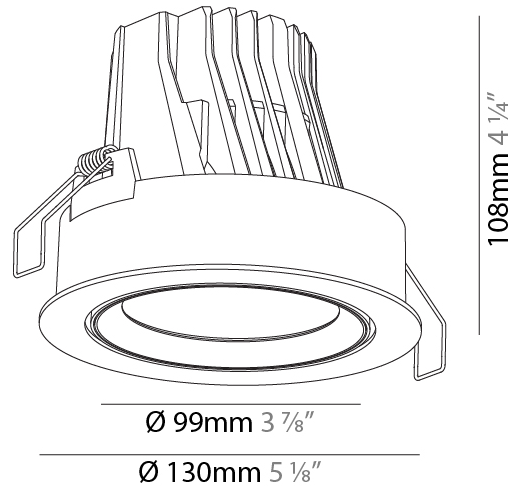

GENERAL

Series: Mechaniq Round
Brand: Prolicht
Division: Architectural
Mounting Type: Recessed
Mounting Location: Ceiling
Subcategory: Downlight

PHYSICAL

Shape: Round
Diameter (mm): 130
Diameter (in): 5 1/8
Height (mm): 108
Height (in): 4 1/4
Ceiling Thickness (mm): 10 / 12.5 / 15
Ceiling Thickness (in): 3/8 or 1/2 or 9/16
Min. Recessing Depth (mm): 130
Min. Recessing Depth (in): 5 1/8
Light Distribution: Adjustable / Downlight
Weight (kg): 0.707
Weight (lbs): 1.56
Fixture Finish: SSR / BKV / CWI / CRY / HAB / UFT / ITA / RUA / FTG / MYG / LOD / PUS / FRO / FUP / KIA / POP / BLS / SPG / MEY / GOH / GUM / CHC / COM / ABZ / JAG / OBR / MOS / ROR
Fixture Material: Aluminum Die Cast
Cut-out Measurements: 120mm / 4 3/4"

ELECTRICAL

Lamp Type: LED (Zhaga Standard)
Input Wattage (W): 28.6
Total Output Wattage (W): 26
Dimming: Tri-Mode (Non-Dimming and Phase Dimming (120Vac only) and 0-10V Dimming)
Driver Included: No
Driver Location: Recessed Housing
Driver Type: Constant Current - Universal
Driver Class: Class 2
Housing: See components
Input Voltage (V): 120 - 277
Constant Current (MA): 700

LED

Number of LEDs: 1
Color Temperature (°K): 2700 / 3000 / 3500 / 4000
Max. Delivered Lumen (lm): 2960 / 3030 / 3185 / 3250
CRI: >90 CRI
Lamp Life (hrs): 50000

OPTICAL

Reflector: 18 / 26 / 40
Adjustability: Rotational 355°; Tilt 30°

RATINGS AND CERTIFICATIONS

Certified By: Certified for North American Standards
IP rating: IP20